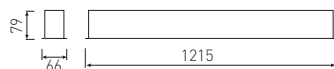

54W
86°
drill 56x1190
control gear CP
3000K **138E/15483**
4000K **138E/15484**

54W
86°
drill 56x1190
control gear CPD
3000K **D138E/15483**
4000K **D138E/15484**

54W
86°
drill 56x1190
control gear CPDD
3000K **DD138E/15483**
4000K **DD138E/15484**

Lamp and control gear included