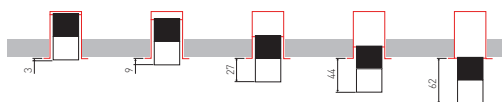

A simple system has been designed to make different mounting positions possible, and thus, changing the finishing look of the luminaire.

Power

LED 28W, 37W, 48W
T5-HE 28W
T5-HO 54W

Beam

86°

Colour temperature