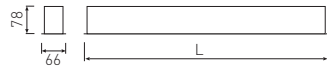

SINGLE module LED

LED and control gear included

28W L= 942,5
37W L= 1242,5
48W L= 1542,5

28W
86°
drill 55x920
control-gear EL
3510 lm
3000K **138E/L0983**
4000K **138E/L0984**

28W
86°
drill 55x920
control-gear ELDD
3510 lm
3000K **DD138E/L0983**
4000K **DD138E/L0984**

37W
86°
drill 55x1220
control-gear EL
4680 lm
3000K **138E/L1283**
4000K **138E/L1284**

37W
86°
drill 55x1220
control-gear ELDD
4680 lm
3000K **DD138E/L1283**
4000K **DD138E/L1284**

48W
86°
drill 56x1520
control-gear EL
5980 lm
3000K **138E/L1583**
4000K **138E/L1584**

48W
86°
drill 56x1520
control-gear ELDD
5980 lm
3000K **DD138E/L1583**
4000K **DD138E/L1584**